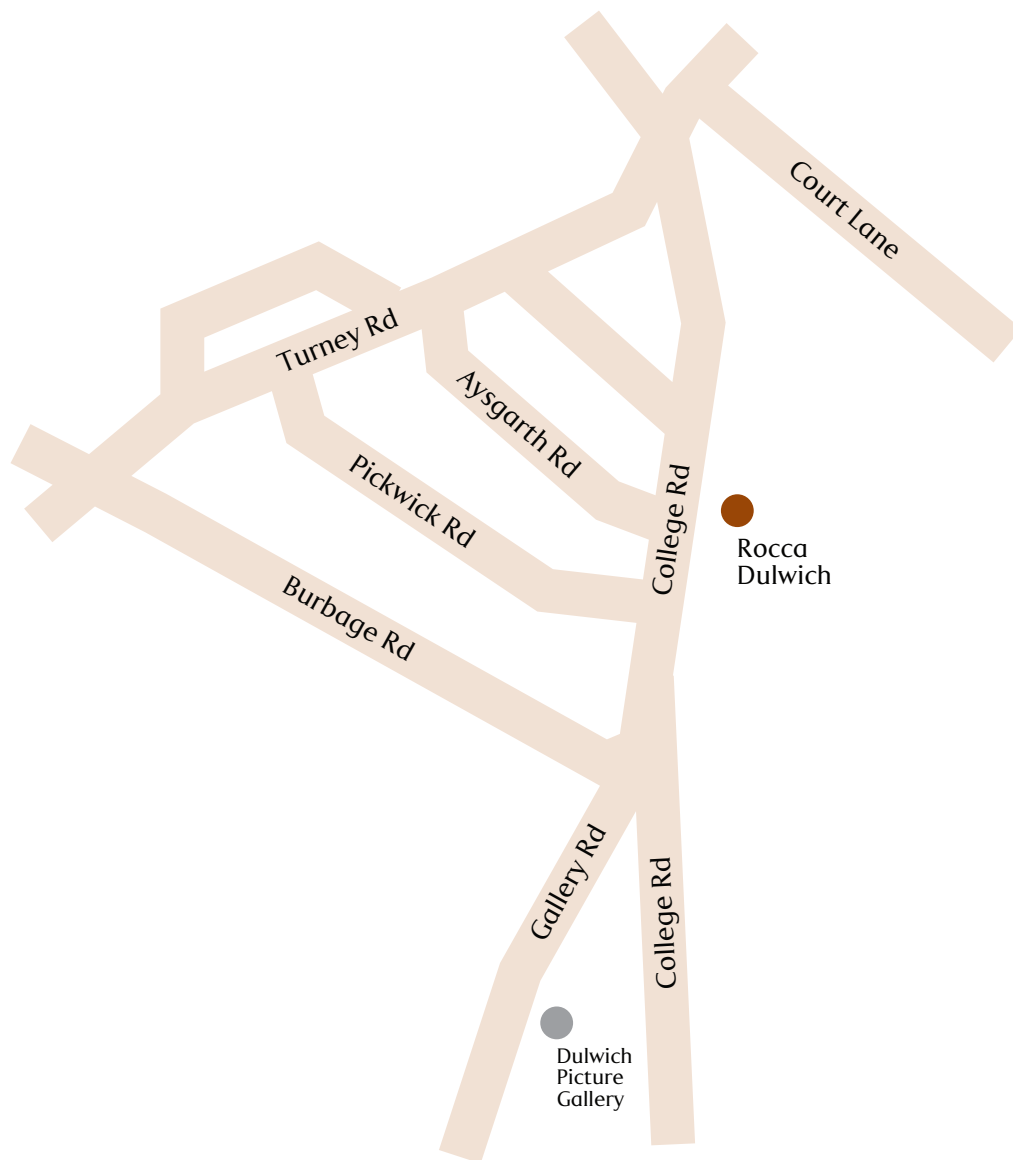

# rocca

DI PAPA

## How to find us

Opening times 11am – 11pm Mon to Sun

020 8299 6333

75-79 Dulwich Village, London SE21 7BJ

[rocca@roccarestaurants.com](mailto:rocca@roccarestaurants.com)